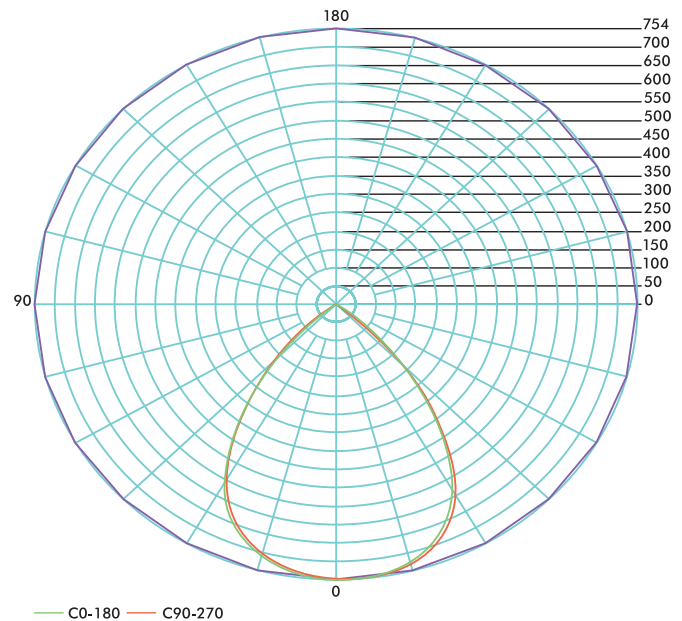

Beam angle: 78 degrees

IP rating: Indoor use only

Operating temperature range: 32°-104°F, 0°-40°C

Flicker: <1%

Average foot candle (lux) level at full height, extension and max output at 24.8in over 31.5in (630mm over 800mm) diameter area: 111fc (1194lx)

AS/NZS 60598.1, AS/NZS 60598.2.4

GB 7000.1; GB7000.204; GB4943.1

IEC 60598-1, IEC 60598-2-4

IEC60598-1, IEC 60598-2-4

Standard warranty

5 years parts and labor

Polar plot

Colorways