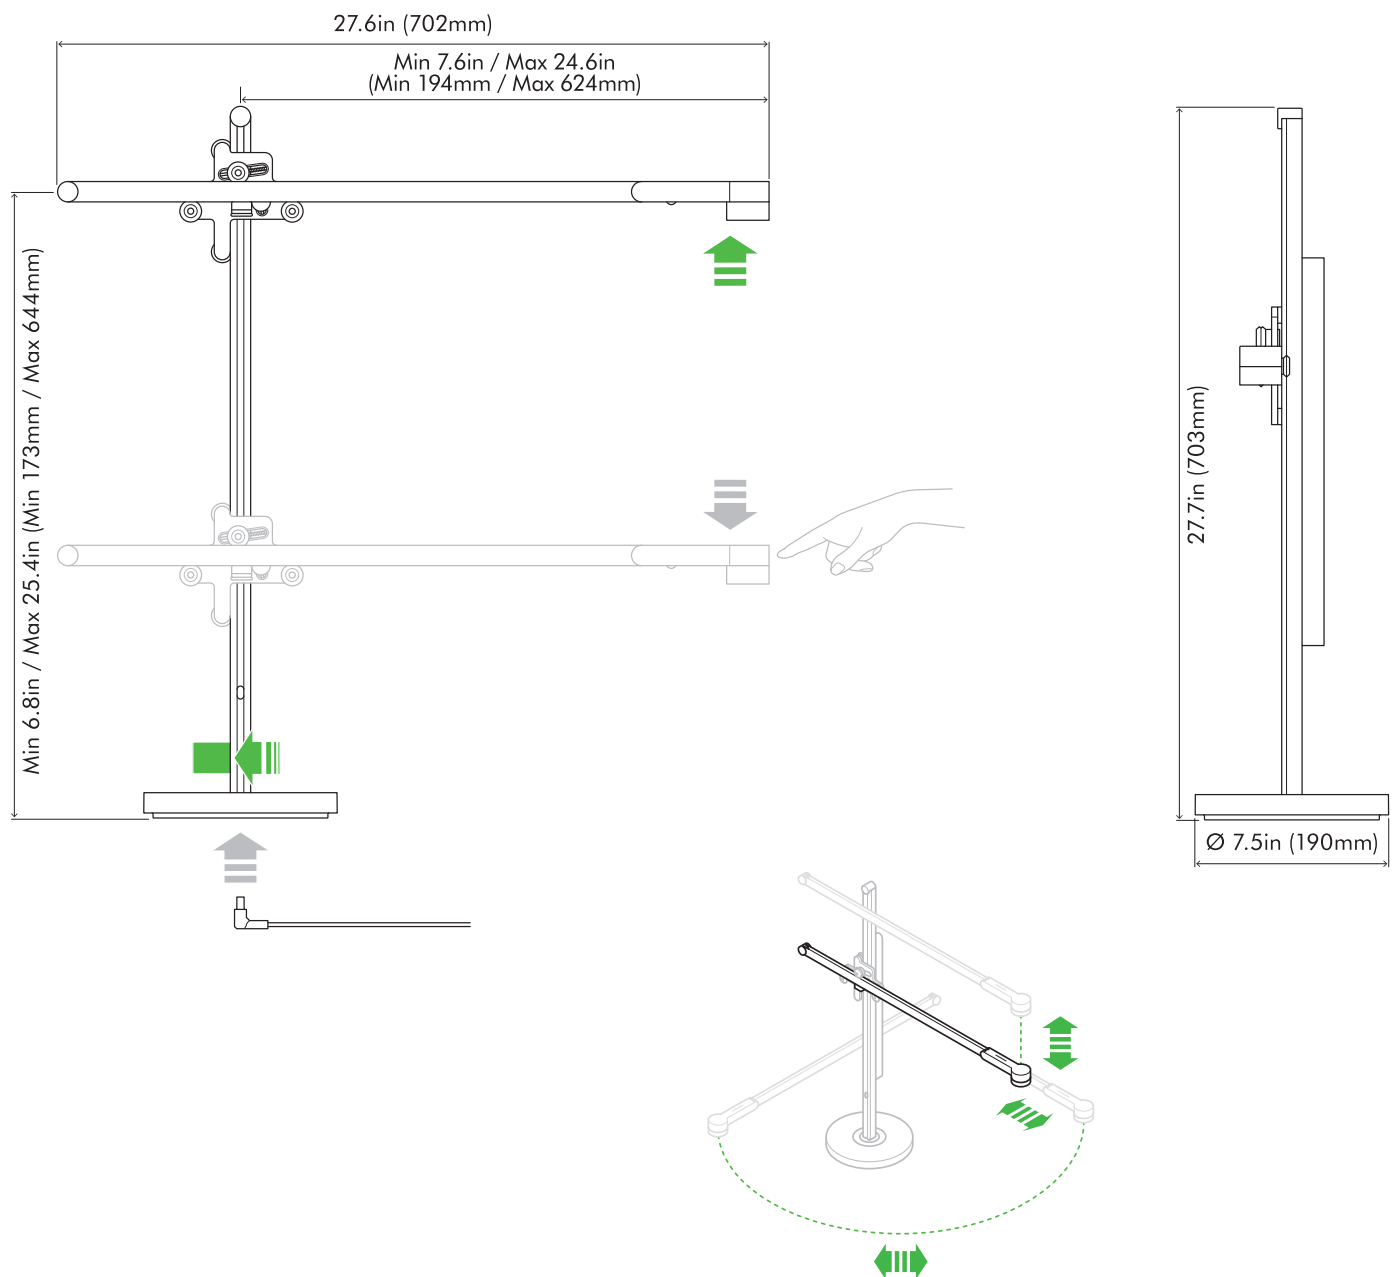

TECHNICAL SPECIFICATION

FRONT ELEVATION

SIDE ELEVATION

Dimensions with arm not extended

27.7in (H) x 27.6in (W) x 7.5in (D) / 703mm (H) x 702mm (W) x 190mm (D)

Contact us for more information
1-866-236-3884
commercial.sales@dyson.com
www.dysoncanada.ca

dyson lightcycle desk

Electrical

Input voltage / Frequency: 100-240V 50/60Hz

Rated power: 15.8W

Power supply cord length: 10.5ft (3.2m)

Electrical class: Class 2

Optical

Light source: LED

Light output: 1120lm

Light output ratio: 82.1%

Luminous efficacy: 71lm/w

LED life time: 181,000 hours¹

Color temperature: 2700K – 6500K

CRI: 90 MIN

R9: 48 MIN

Standby power consumption: <0.5W

Beam angle: 78 degrees

IP rating: Indoor use only

Operating temperature range: 32°-104°F, 0°-40°C

Flicker: <1%

Average foot candle (lux) level at full height, extension and max output at 24.8in over 31.5in (630mm over 800mm) diameter area: 111fc (1194lx)